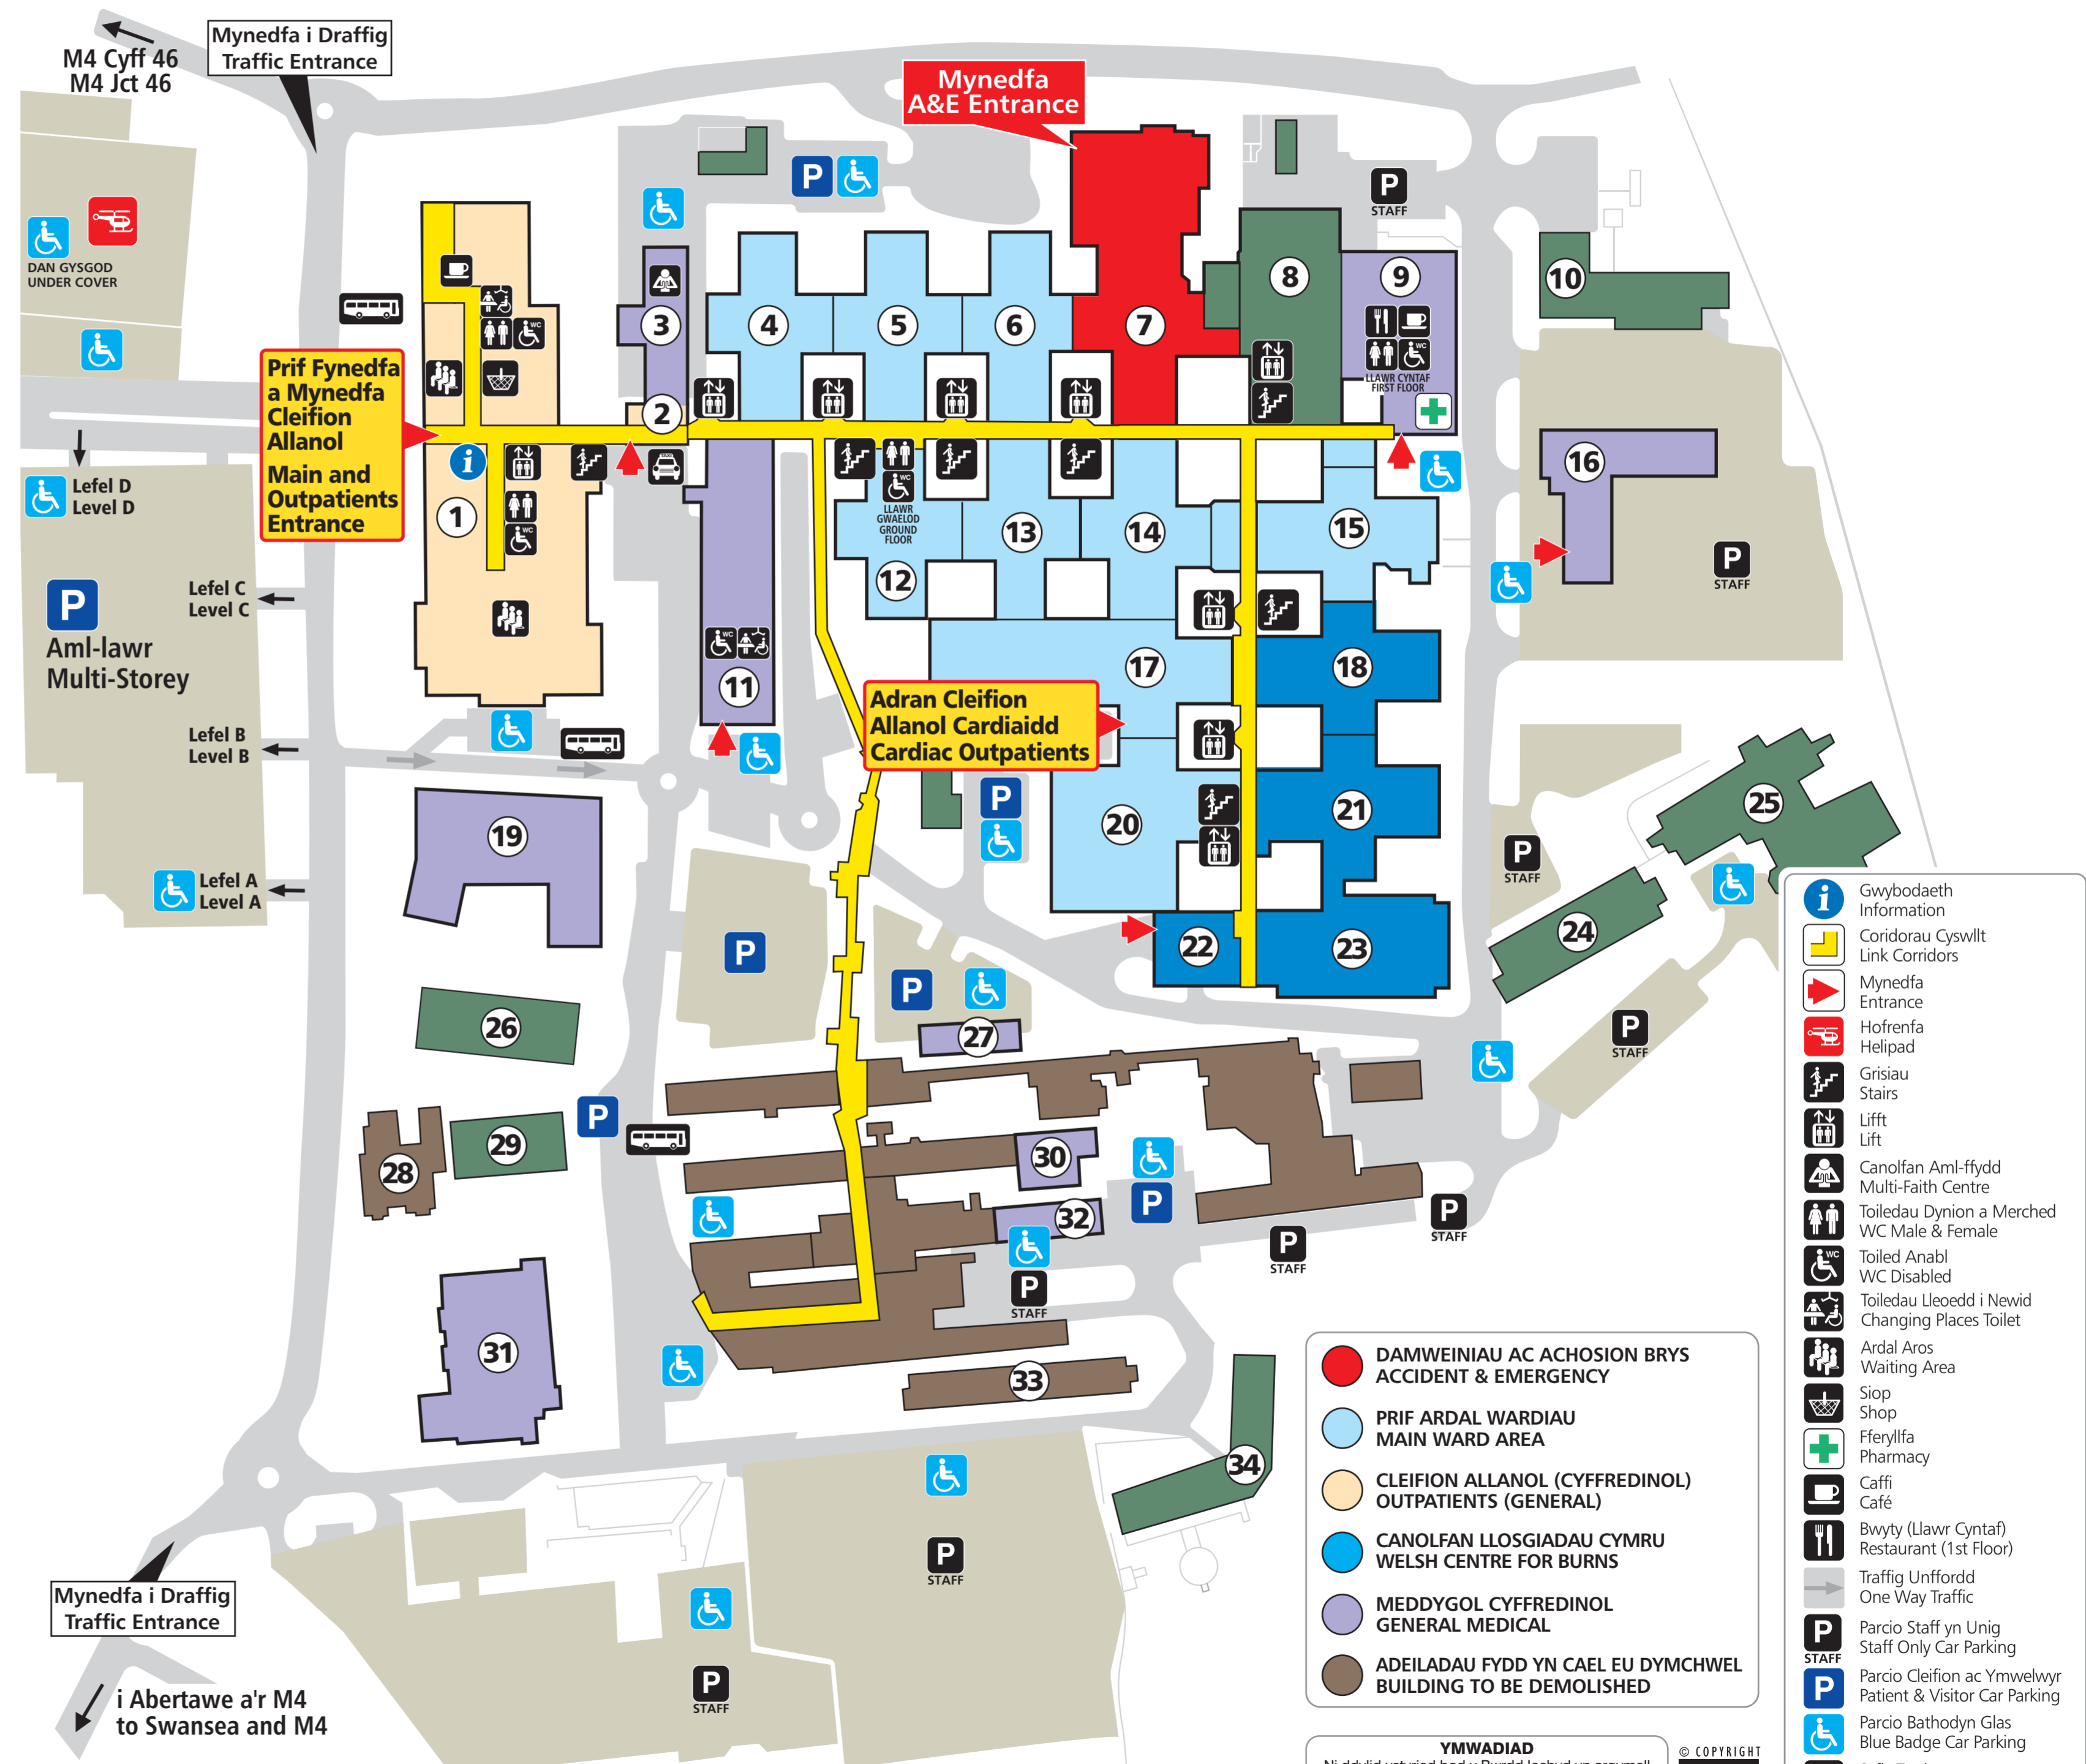

Ward	Ward	Cyf/Ref	Lefel/Level
A	A	6	G
B	B	6	G
C	C	13	G
D	D	13	G
F	F	15	G
G	G	12	1
H	H	12	1
J	J	6	1
M	M	15	1
R	R	5	1
S	S	5	1
T	T	4	1
V	V	4	1
W	W	18	LG
Ynys Môn	Anglesey	21	G
Ceredigion	Cardigan	21	G
Clydach	Clydach	18	LG
Cyril Evans	Cyril Evans	17	G
Dan Danino	Dan Danino	17	G
Dyfed	Dyfed	21	LG
Uned Therapi Dwys (ITU)	Intensive Therapy Unit (ITU)	7	1
Coed Derwen	Oakwood	15	1
Penfro	Pembroke	18	1
Powys	Powys	21	LG
Dialysis Arennol	Renal Dialysis	20	LG
Tempest	Tempest	23	LG
Tŷ Olwen	Tŷ Olwen	31	G

© COPYRIGHT PREMIER CONCEPTS health media & design Tel: 01666 829003

- Gwybodaeth Information
- Coridorau Cyswllt Link Corridors
- Mynedfa Entrance
- Hofrenfa Helipad
- Grisiau Stairs
- Lift Lift
- Canolfan Aml-ffydd Multi-Faith Centre
- Toileddau Dynion a Merched WC Male & Female
- Toiled Anabl WC Disabled
- Toileddau Lleuedd i Newid Changing Places Toilet
- Ardal Aros Waiting Area
- Siop Shop
- Fferyllfa Pharmacy
- Caffi Café
- Bwyty (Llawr Cynfaf) Restaurant (1st Floor)
- Traffig Unffordd One Way Traffic
- Parcio Staff yn Unig Staff Only Car Parking
- Parcio Cleifion ac Ymwelwyr Patient & Visitor Car Parking
- Parcio Bathodyn Glas Blue Badge Car Parking
- Safle Tacsis Taxi Drop Off
- Safle Bws Bus Stop